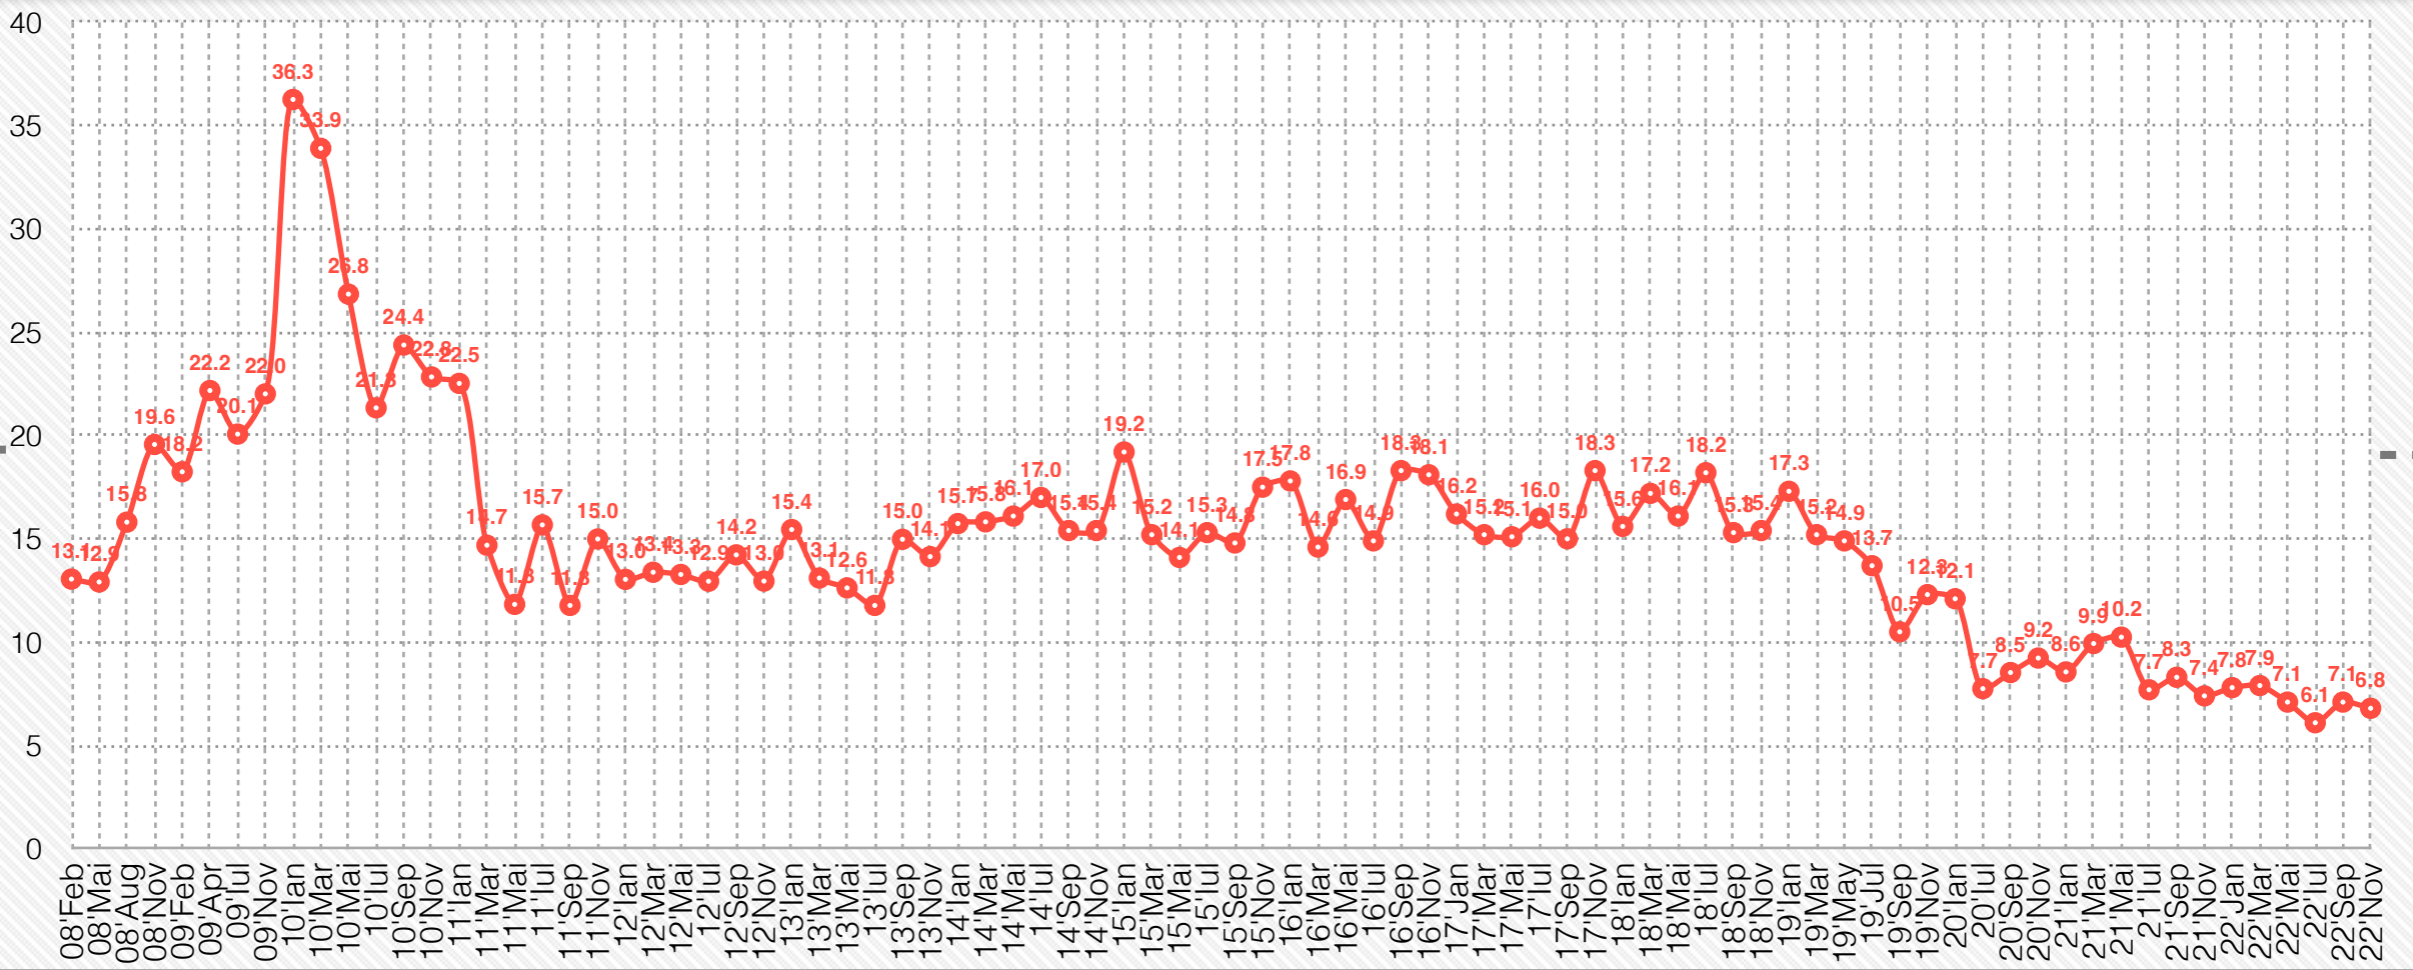

comertul ilegal cu tigarete la nivel national

The illegal trade in cigarettes at National level

evolutie / evolution

(% din total consum / % of total consumption)

Surse (Nov. vs. Sep.) / Sources (Nov. vs. Sep.)

(% din piata ilegala / % of illegal market)